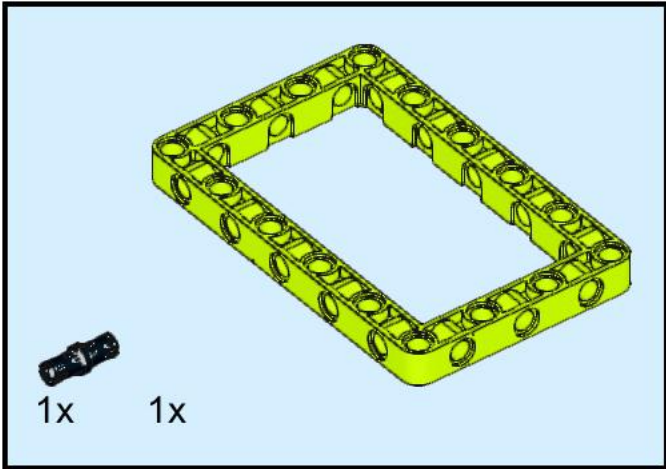

4x4 MEDIA JUNGLE

2000470

1

2

3

4

5

6

7

8

9

10

LEGO® BricQ Motion Prime
Personal Learning Kit 2000470
Jeepbasis voor knipvel Media Jungle
Design by STEAMlabs.nl