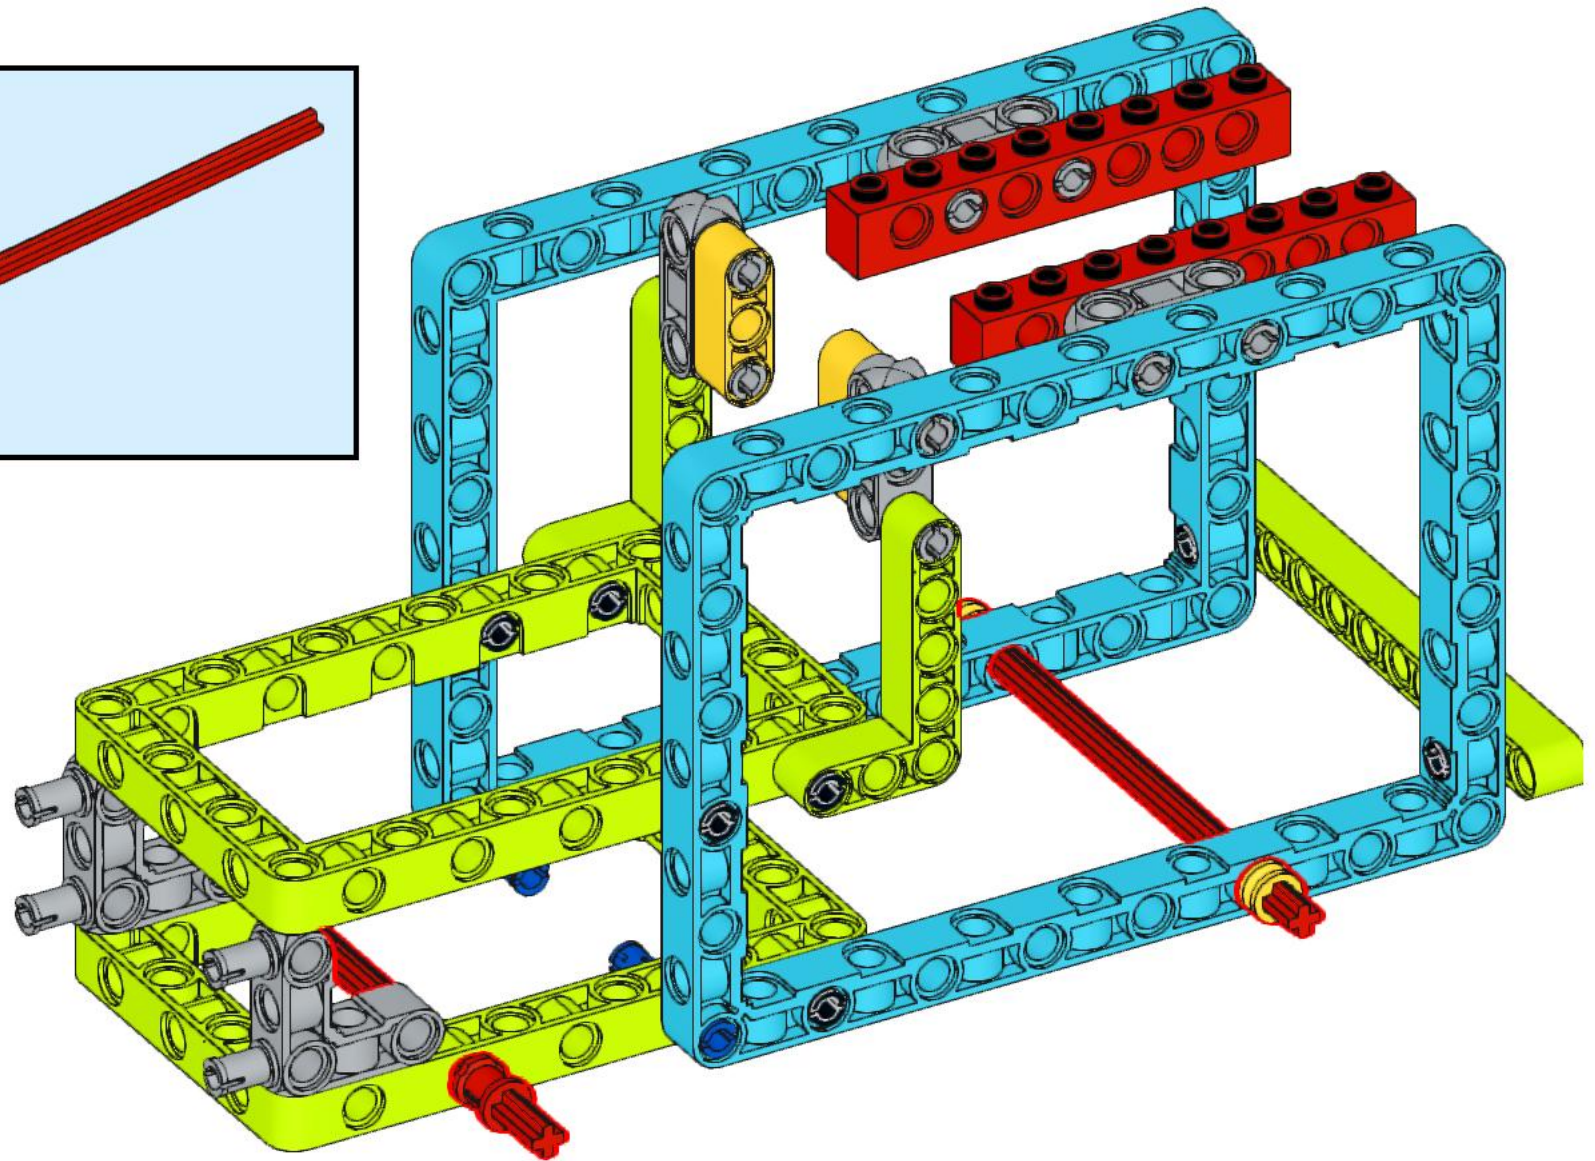

4x4 MEDIA JUNGLE

2000470

1

2

3

4

5

6

7

8

9

10

LEGO® BricQ Motion Prime
Personal Learning Kit 2000470
Jeepbasis voor knipvel Media Jungle
Design by STEAMlabs.nl