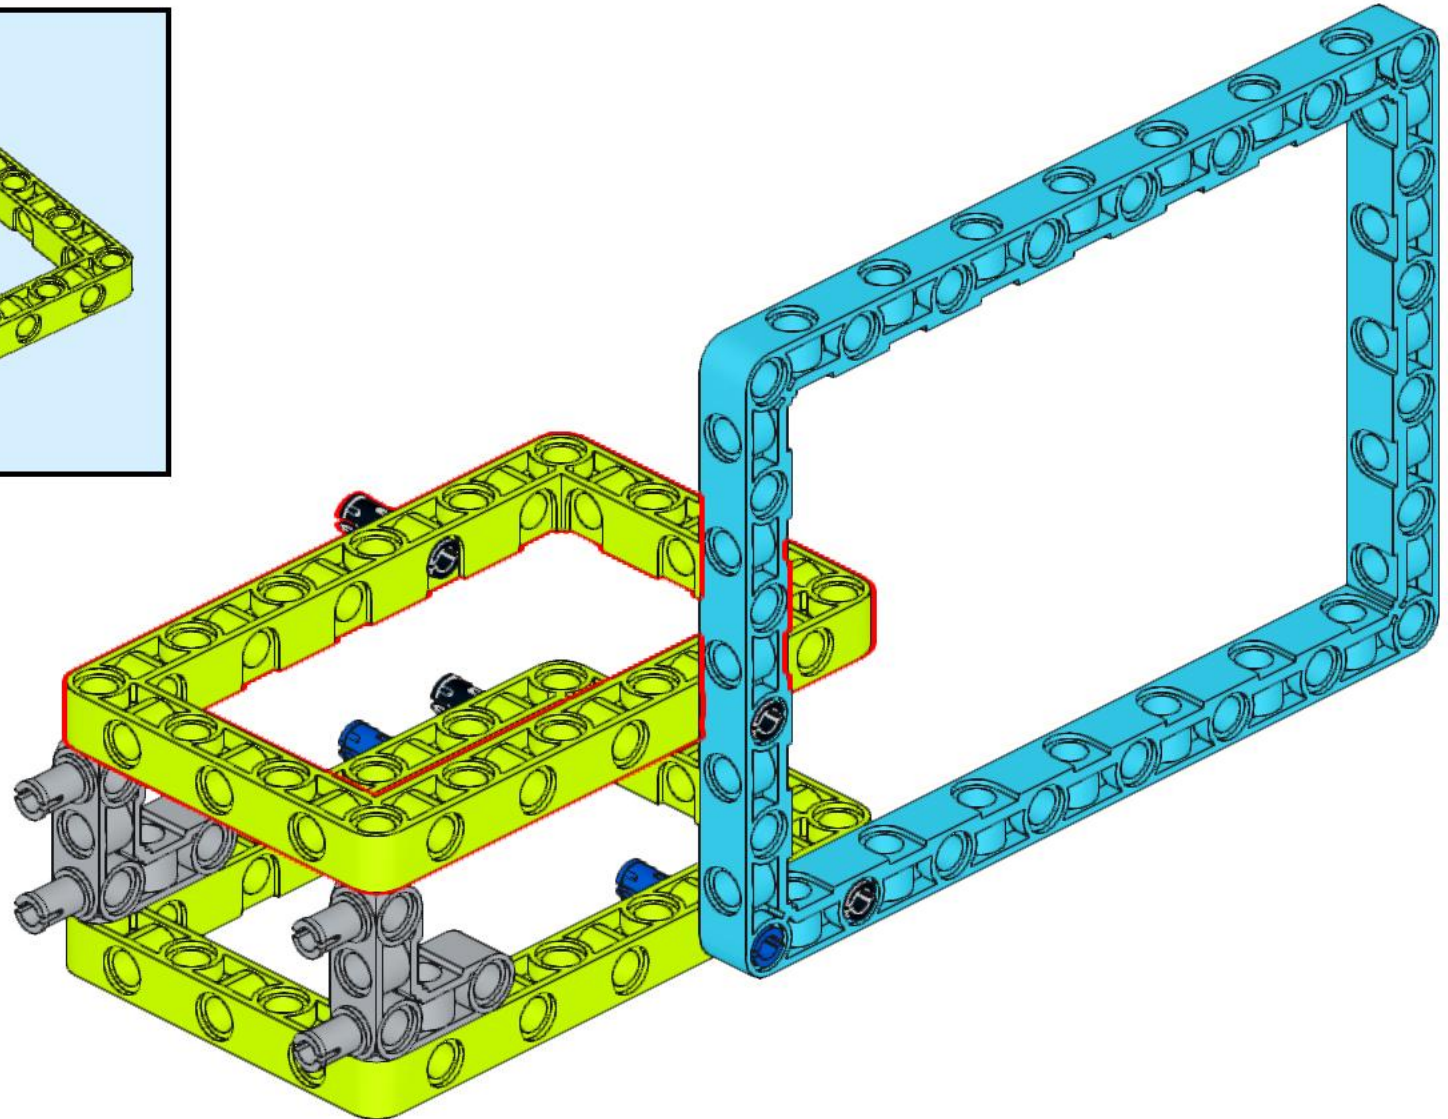

4x4 MEDIA JUNGLE

2000470

1

2

3

4

5

6

7

8

9

10

LEGO® BricQ Motion Prime
Personal Learning Kit 2000470
Jeepbasis voor knipvel Media Jungle
Design by STEAMlabs.nl