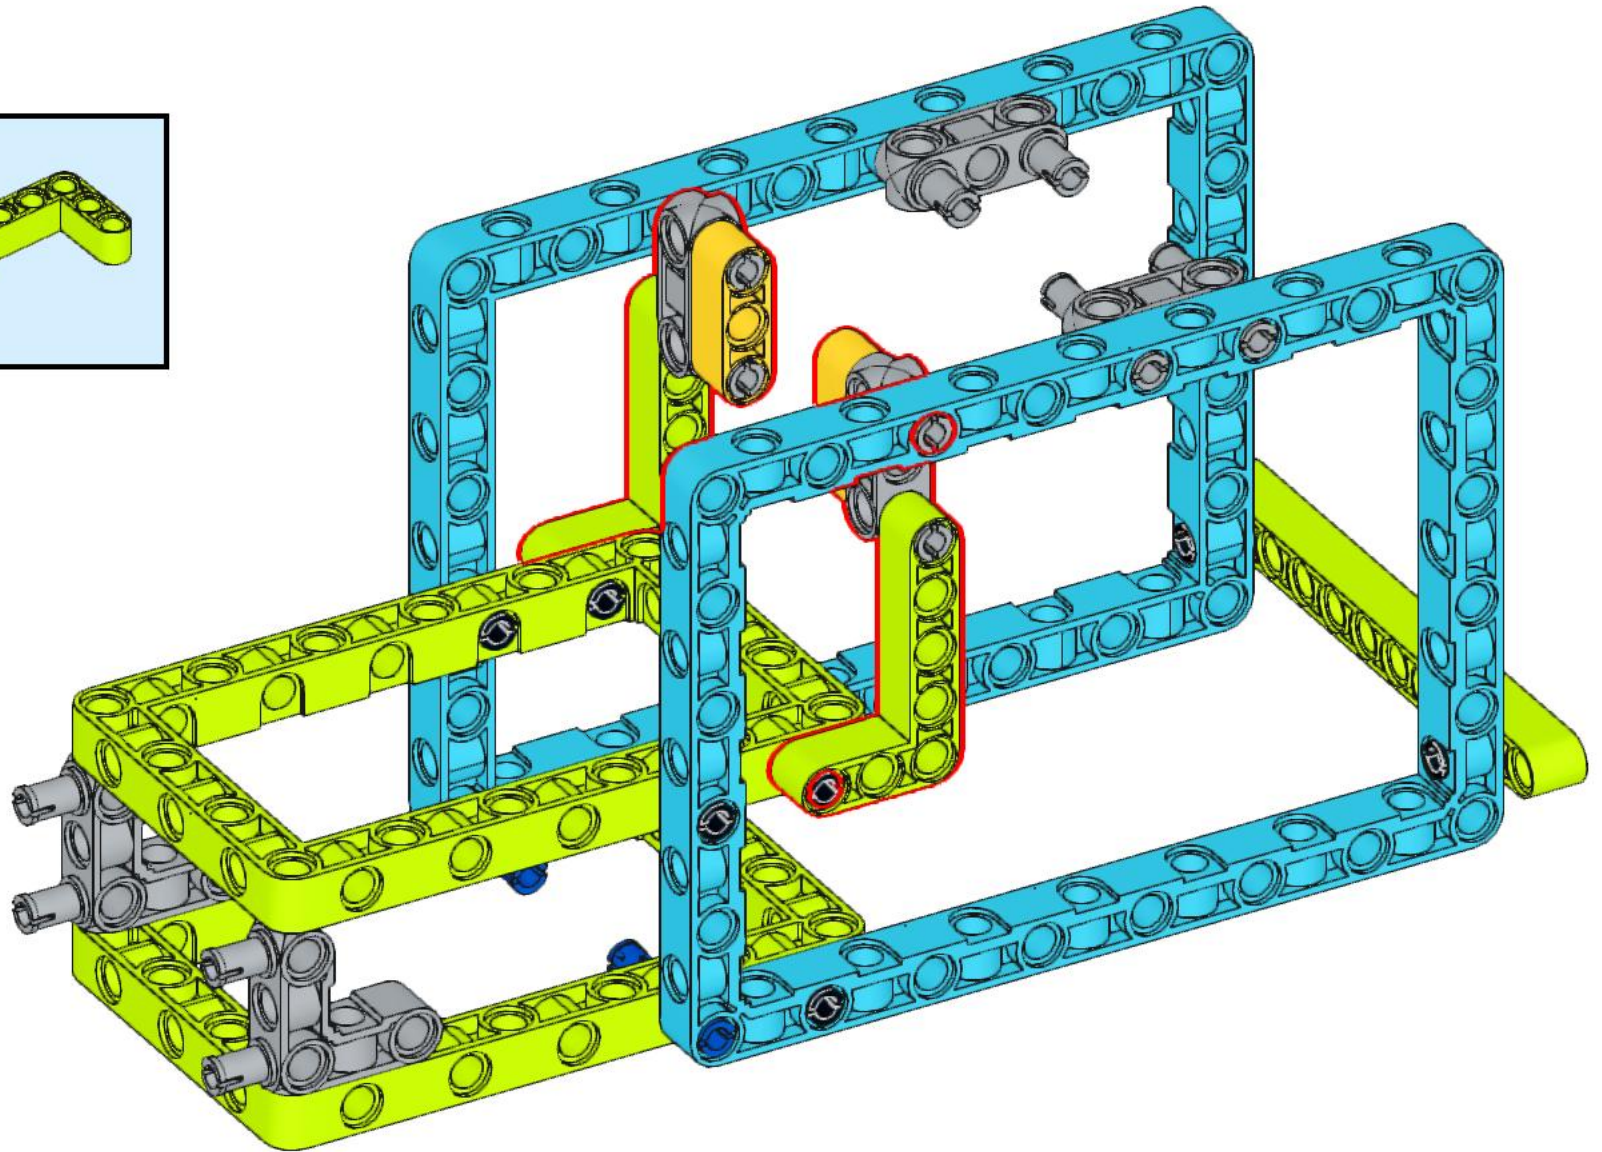

4x4 MEDIA JUNGLE

2000470

1

2

3

4

5

6

7

8

9

10

LEGO® BricQ Motion Prime
Personal Learning Kit 2000470
Jeepbasis voor knipvel Media Jungle
Design by STEAMlabs.nl