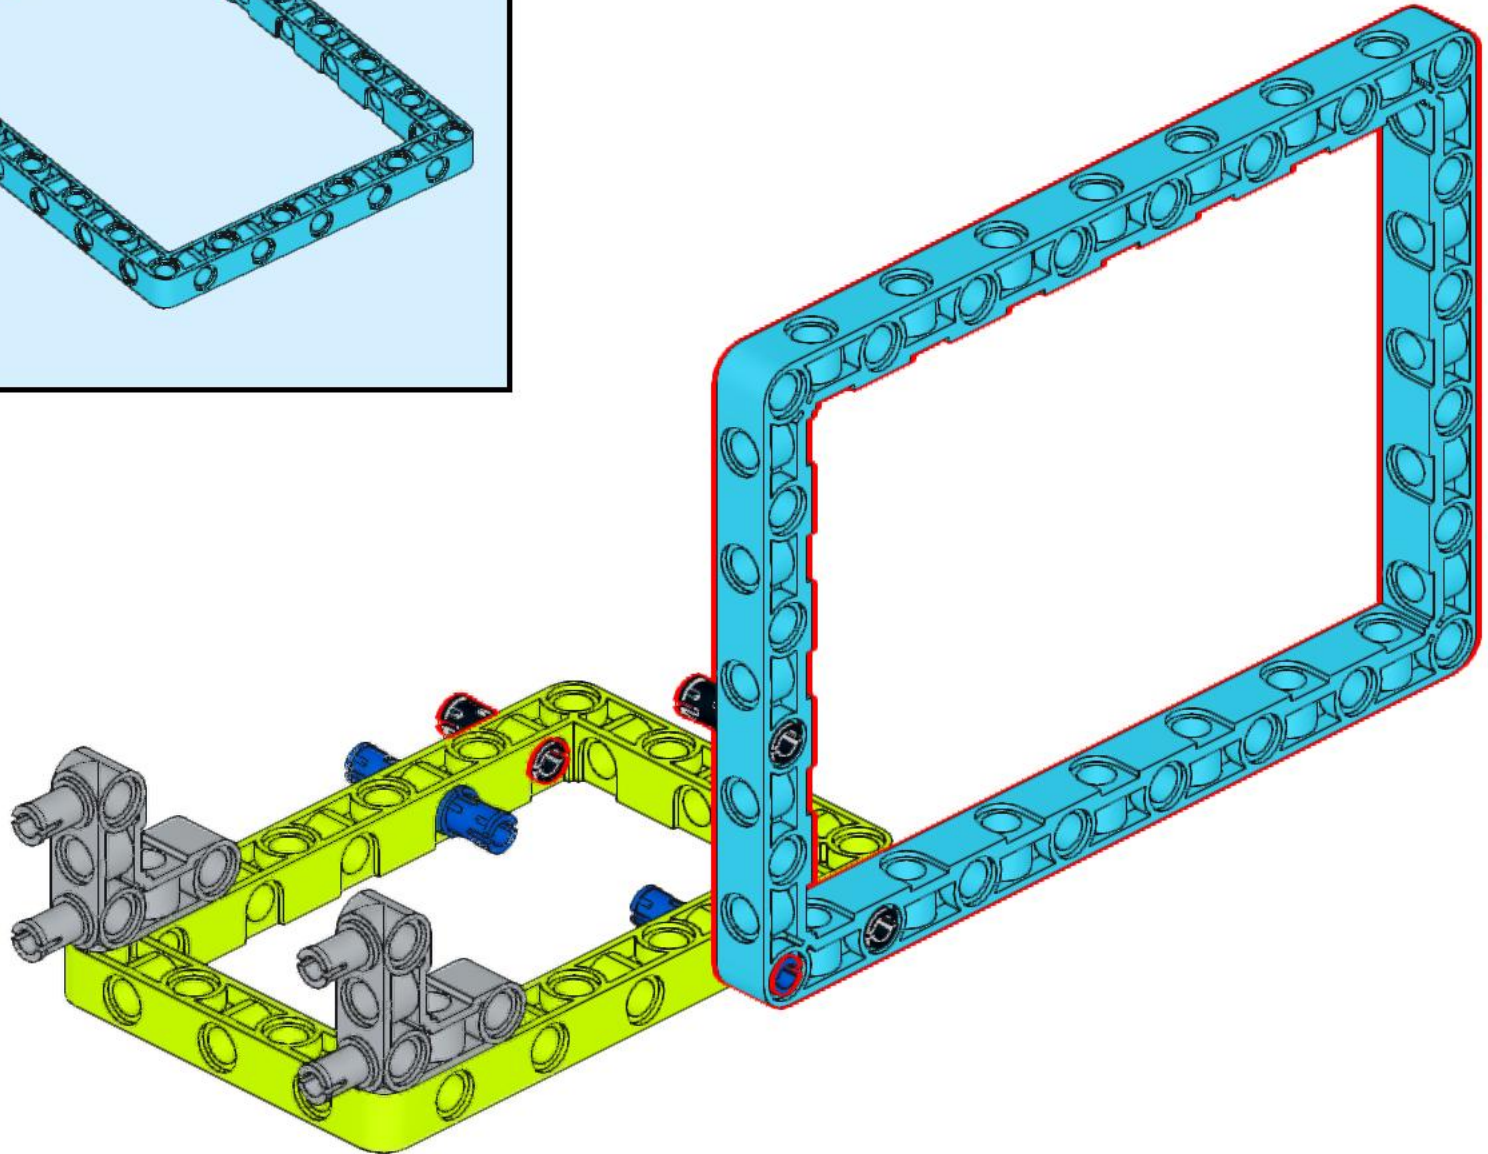

4x4 MEDIA JUNGLE

2000470

1

2

3

4

5

6

7

8

9

10

LEGO® BricQ Motion Prime
Personal Learning Kit 2000470
Jeepbasis voor knipvel Media Jungle
Design by STEAMlabs.nl