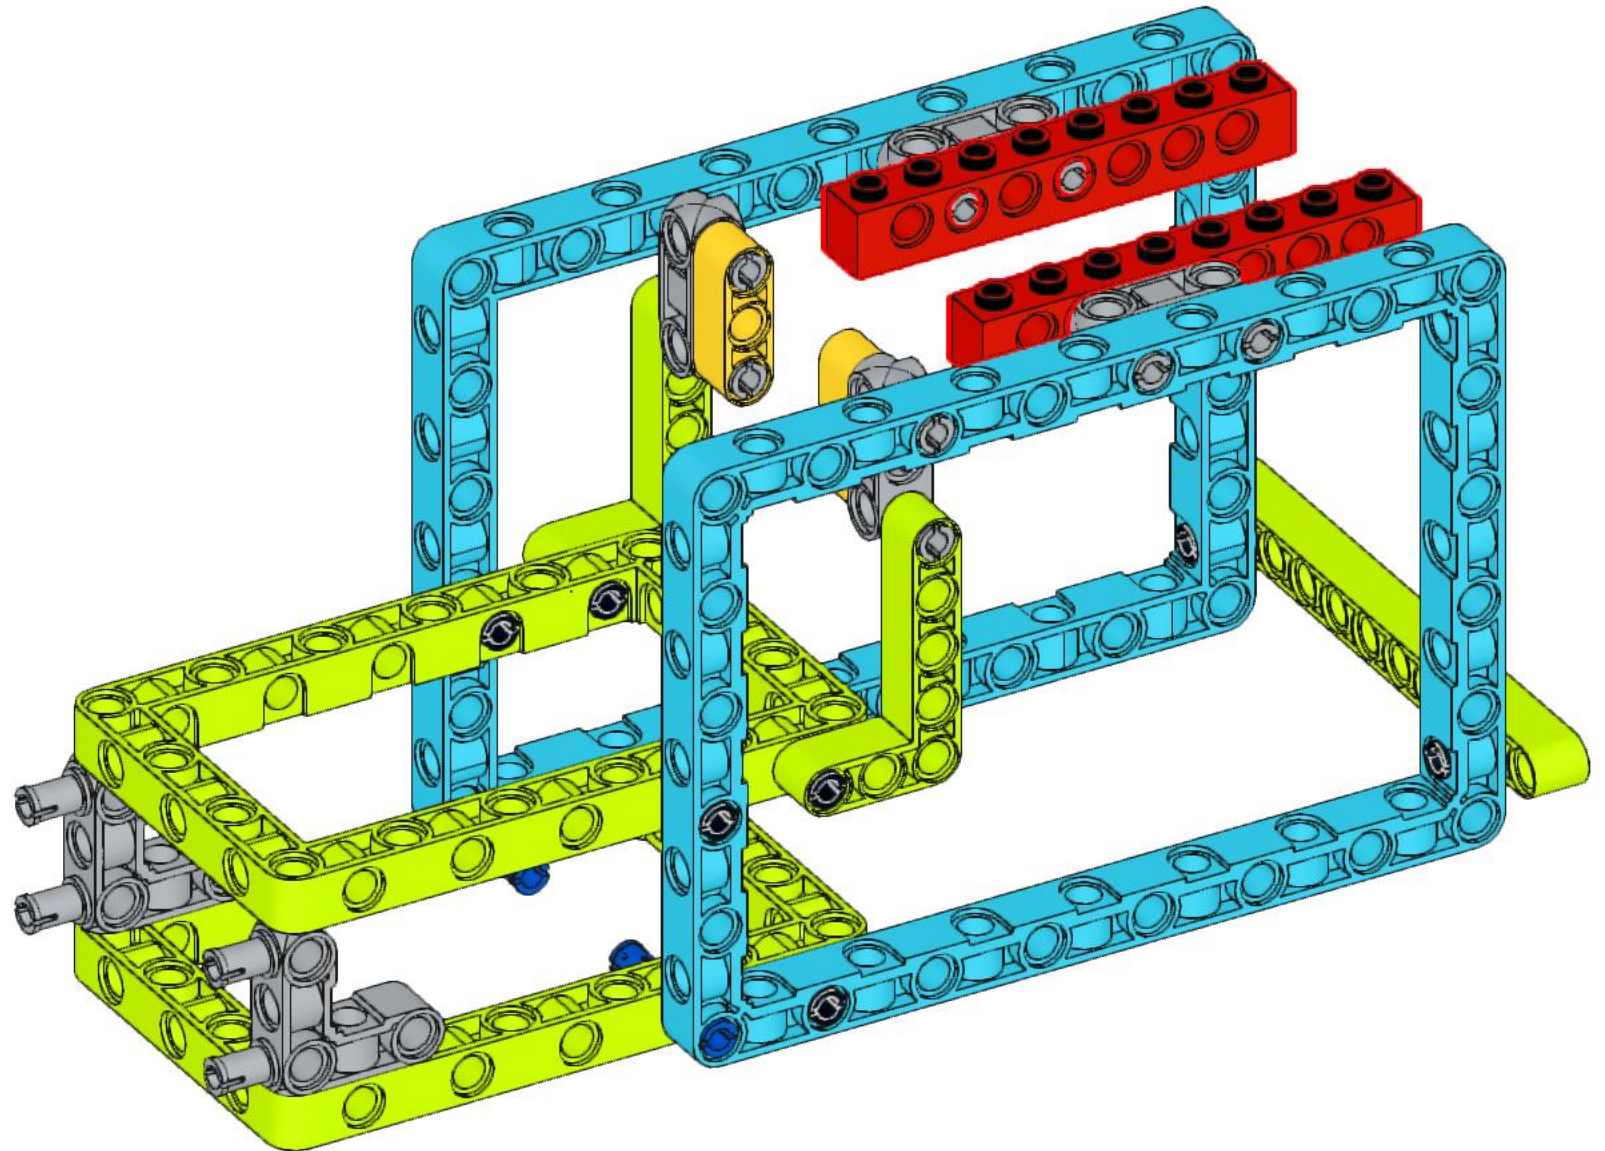

4x4 MEDIA JUNGLE

2000470

1

2

3

4

5

6

7

8

9

10

LEGO® BricQ Motion Prime
Personal Learning Kit 2000470
Jeepbasis voor knipvel Media Jungle
Design by STEAMlabs.nl