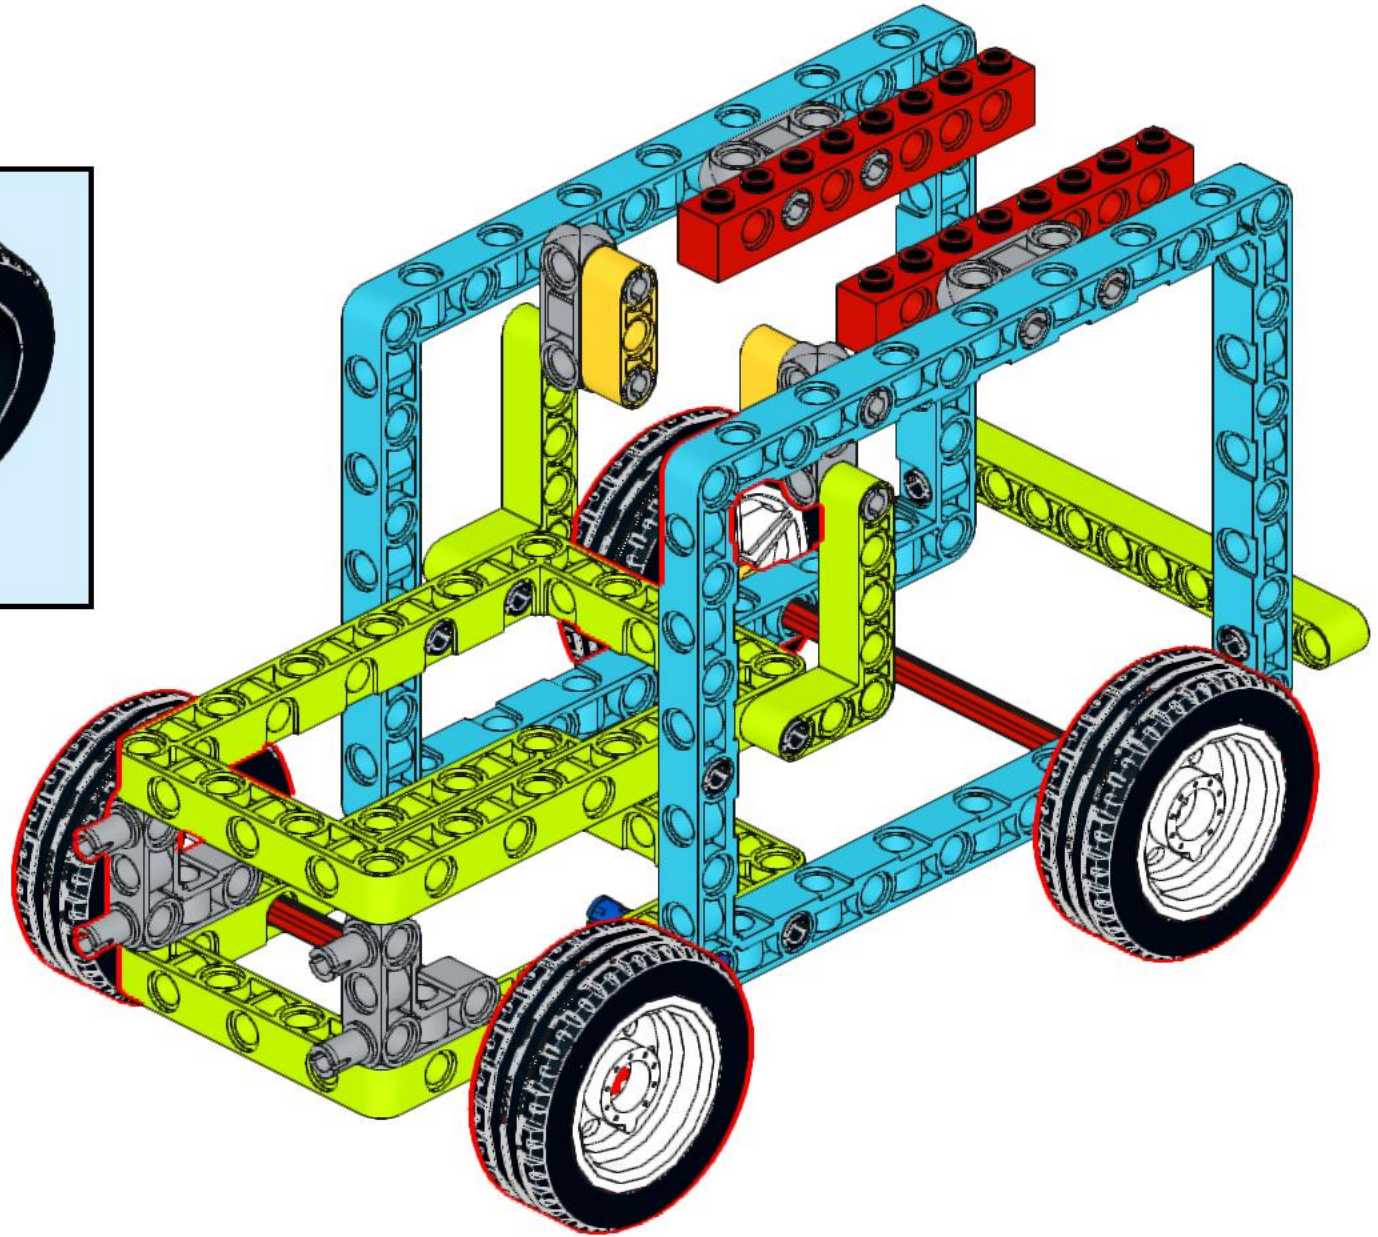

4x4 MEDIA JUNGLE

2000470

1

2

3

4

5

6

7

8

9

10

LEGO® BricQ Motion Prime
Personal Learning Kit 2000470
Jeepbasis voor knipvel Media Jungle
Design by STEAMlabs.nl