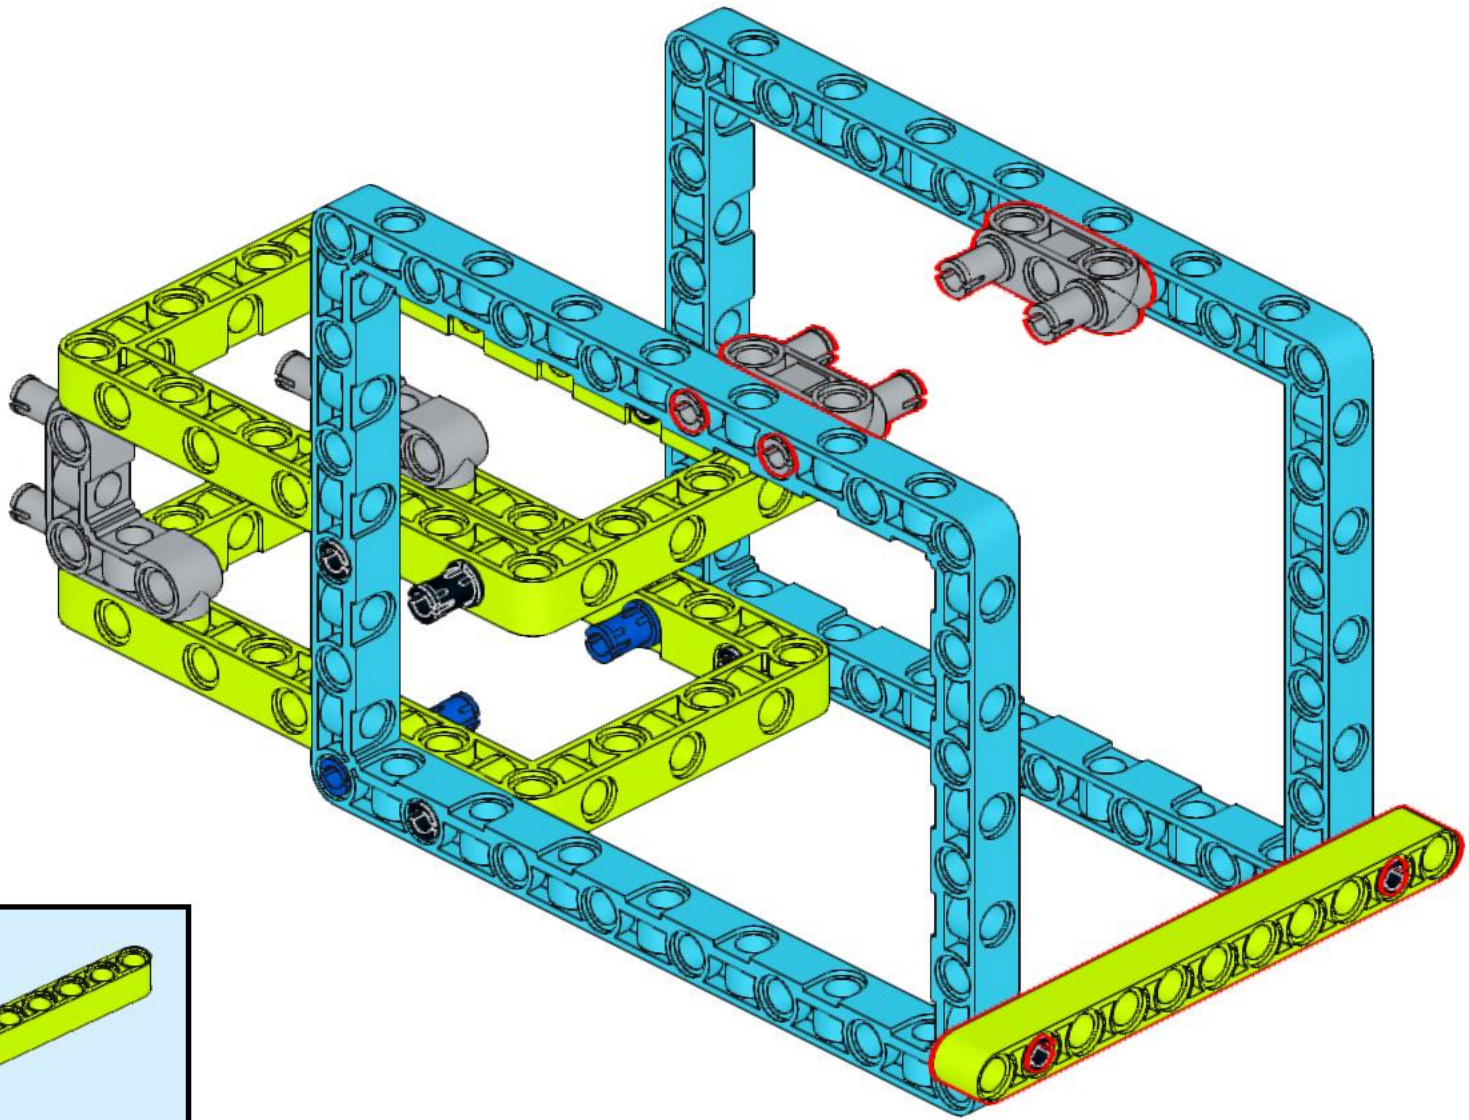

4x4 MEDIA JUNGLE

2000470

1

2

3

4

5

6

7

8

9

10

LEGO® BricQ Motion Prime
Personal Learning Kit 2000470
Jeepbasis voor knipvel Media Jungle
Design by STEAMlabs.nl