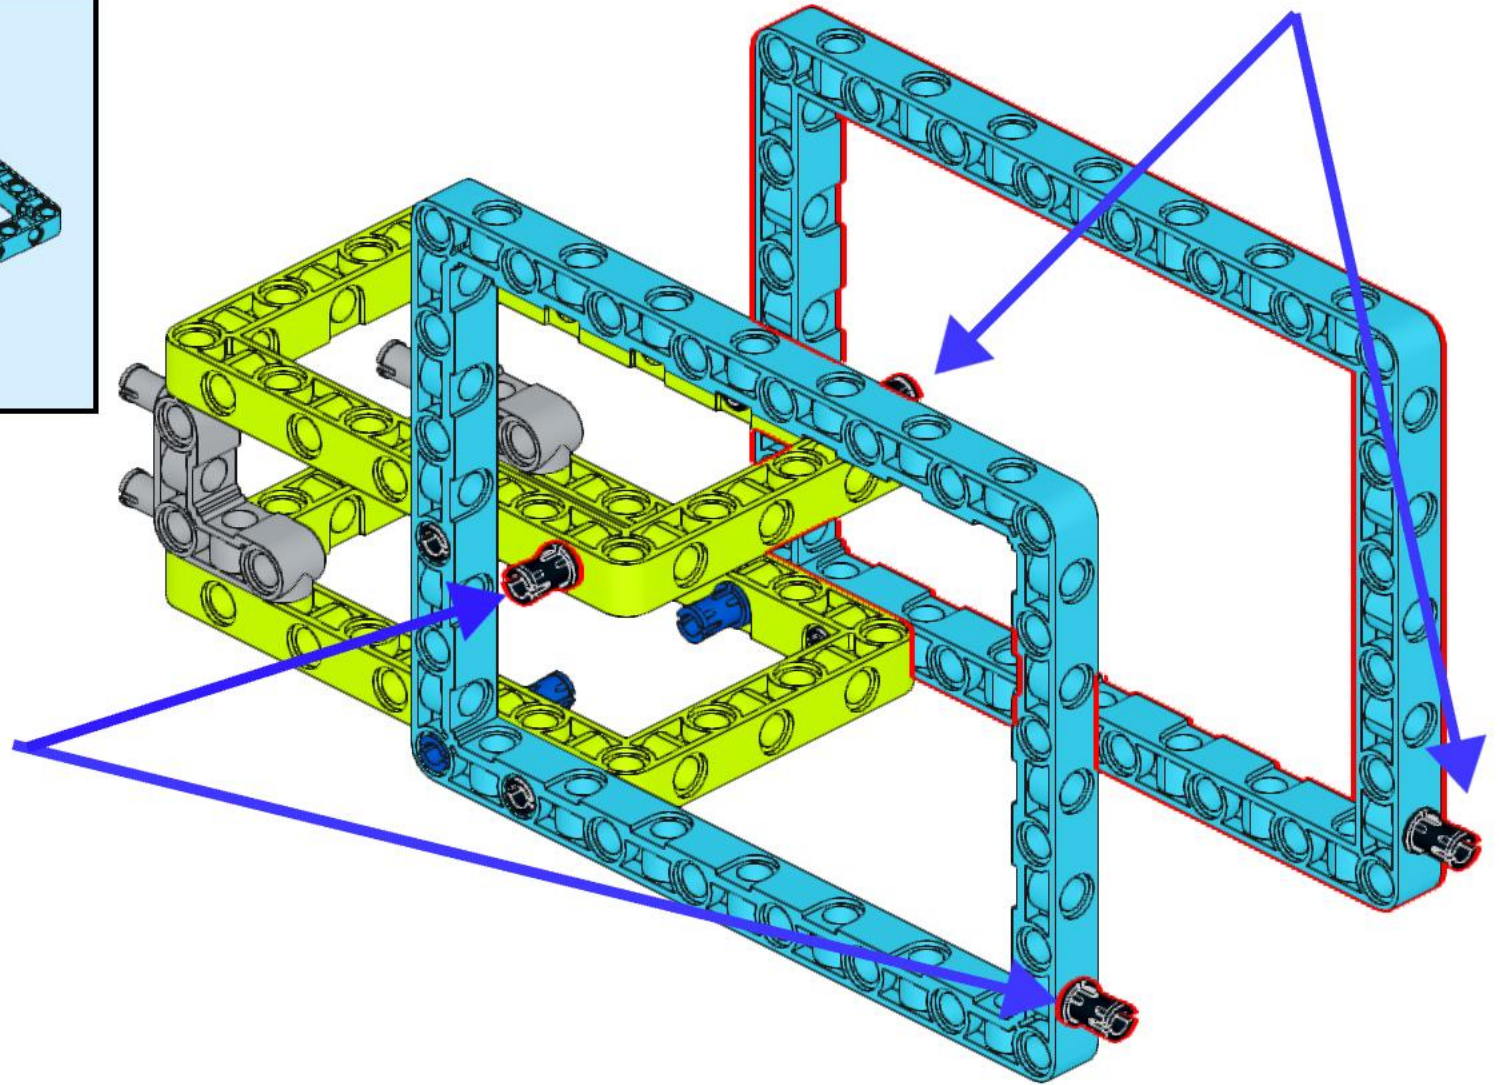

4x4 MEDIA JUNGLE

2000470

1

2

3

4

5

6

7

8

9

10

LEGO® BricQ Motion Prime
Personal Learning Kit 2000470
Jeepbasis voor knipvel Media Jungle
Design by STEAMlabs.nl