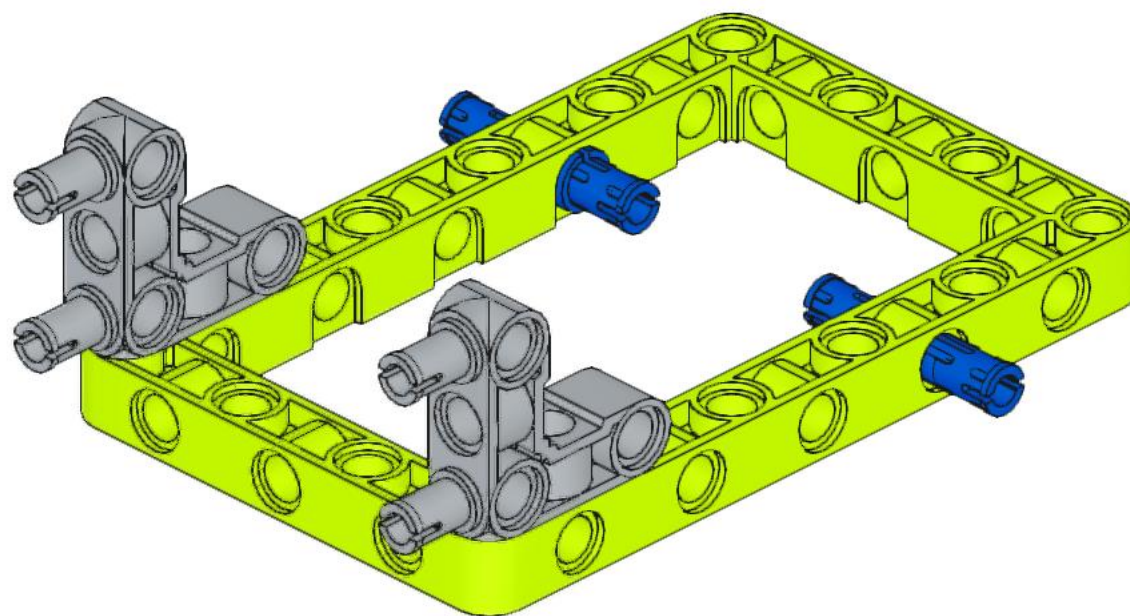

4x4 MEDIA JUNGLE

2000470

1

2

3

4

5

6

7

8

9

10

LEGO® BricQ Motion Prime
Personal Learning Kit 2000470
Jeepbasis voor knipvel Media Jungle
Design by STEAMlabs.nl