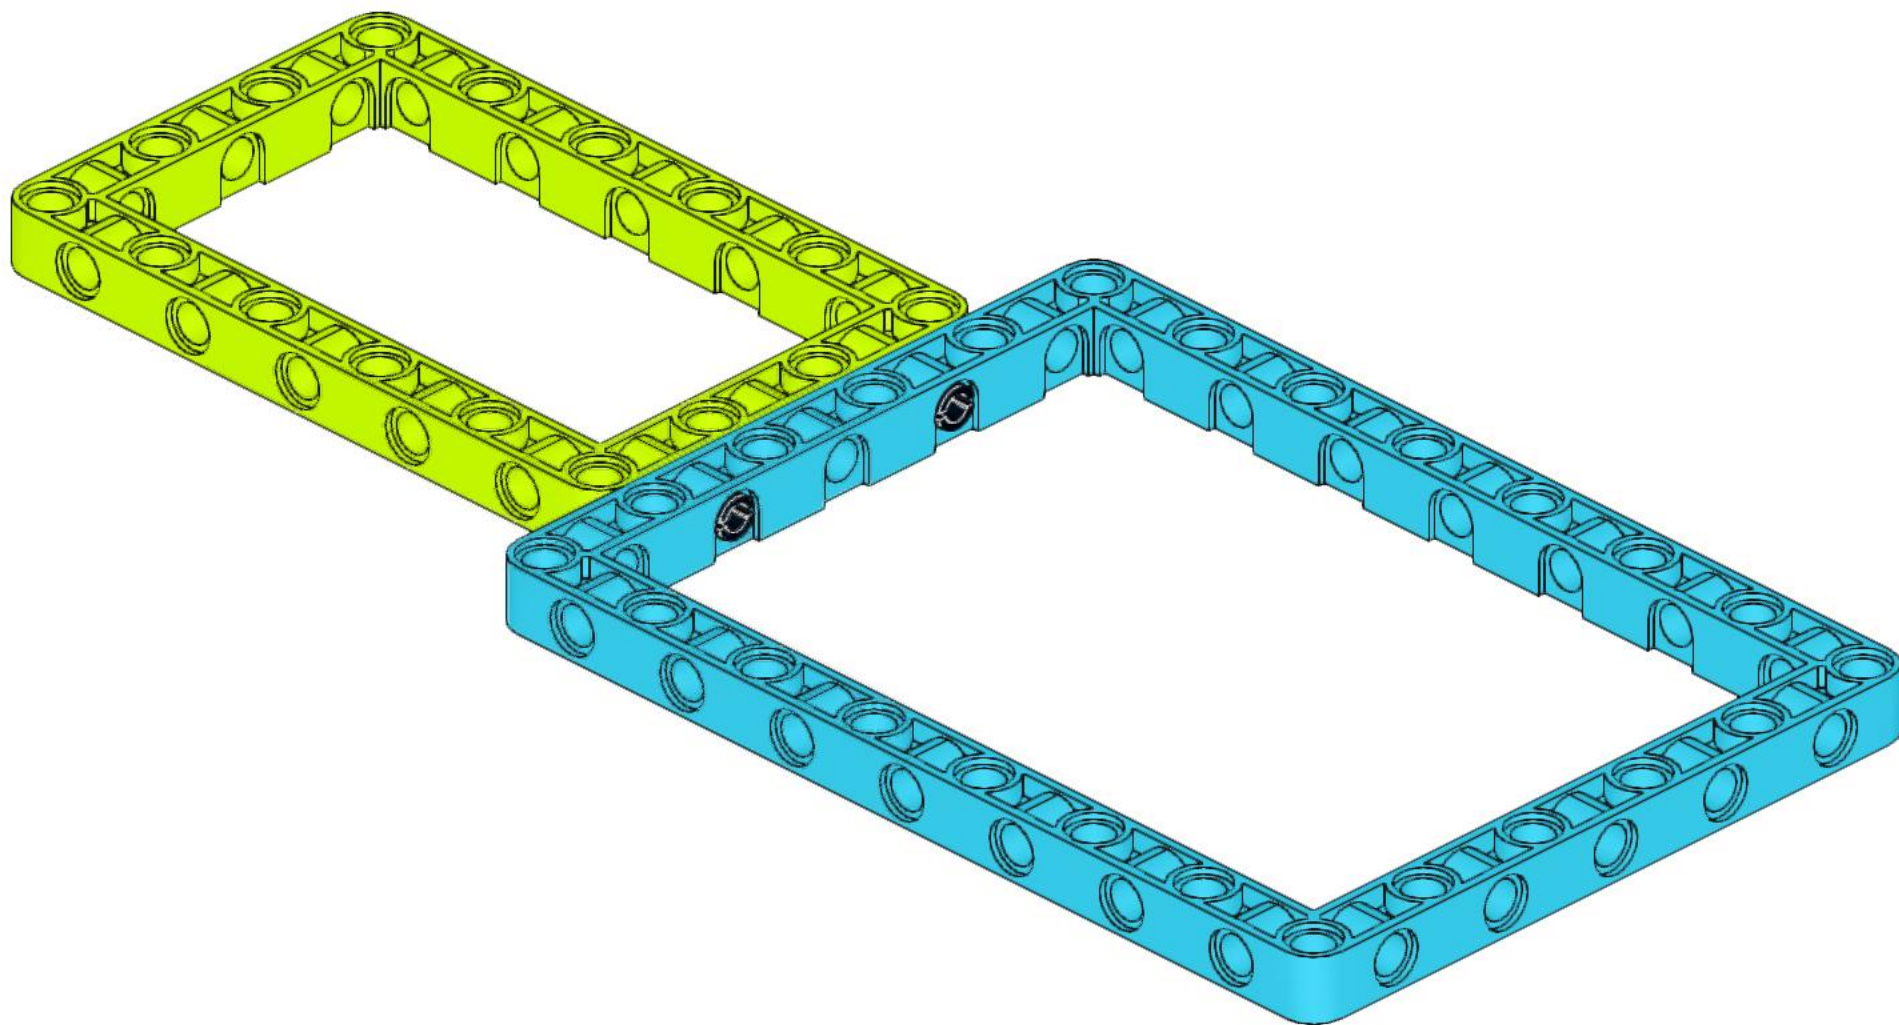

CHICKEN RUN

2000470

1

2

3

4

5

6

7

8

9

10

11

12

13

14

15

16

17

LEGO® BricQ Motion Prime Personal learning kit 2000470
Chicken Run
Design by STEAMlabs.nl