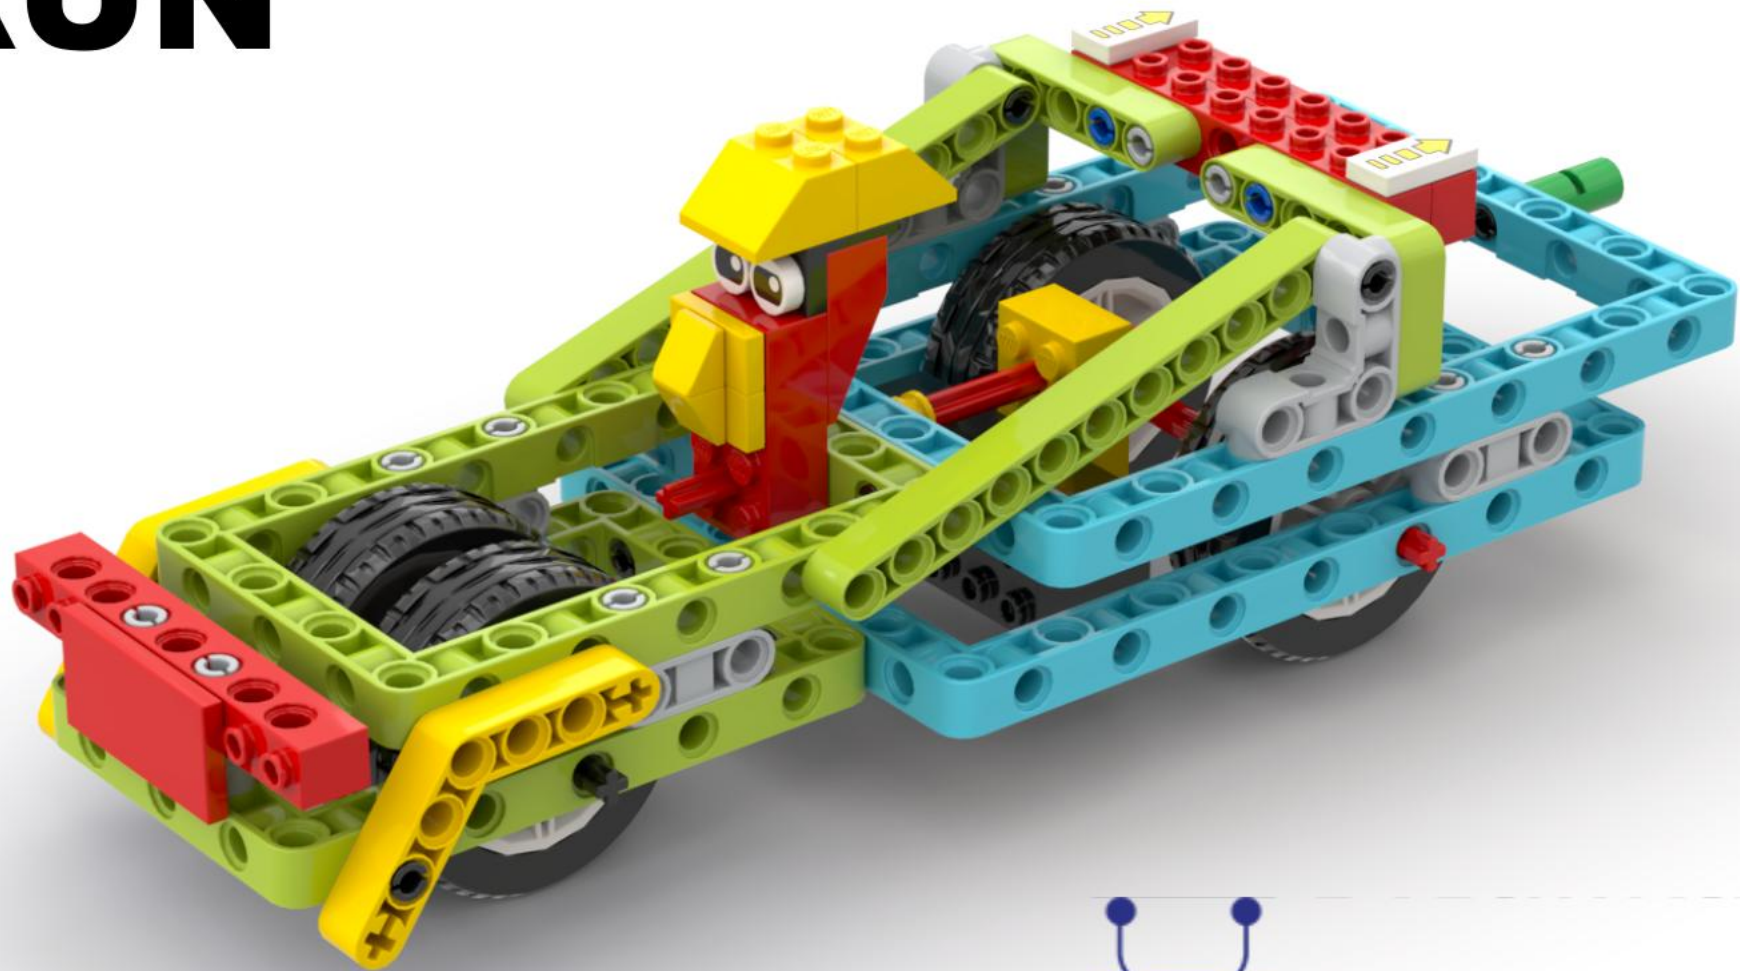

CHICKEN RUN

2000470

1

2

3

4

5

6

15

16

17

LEGO® BricQ Motion Prime Personal learning kit 2000470
Chicken Run
Design by STEAMlabs.nl