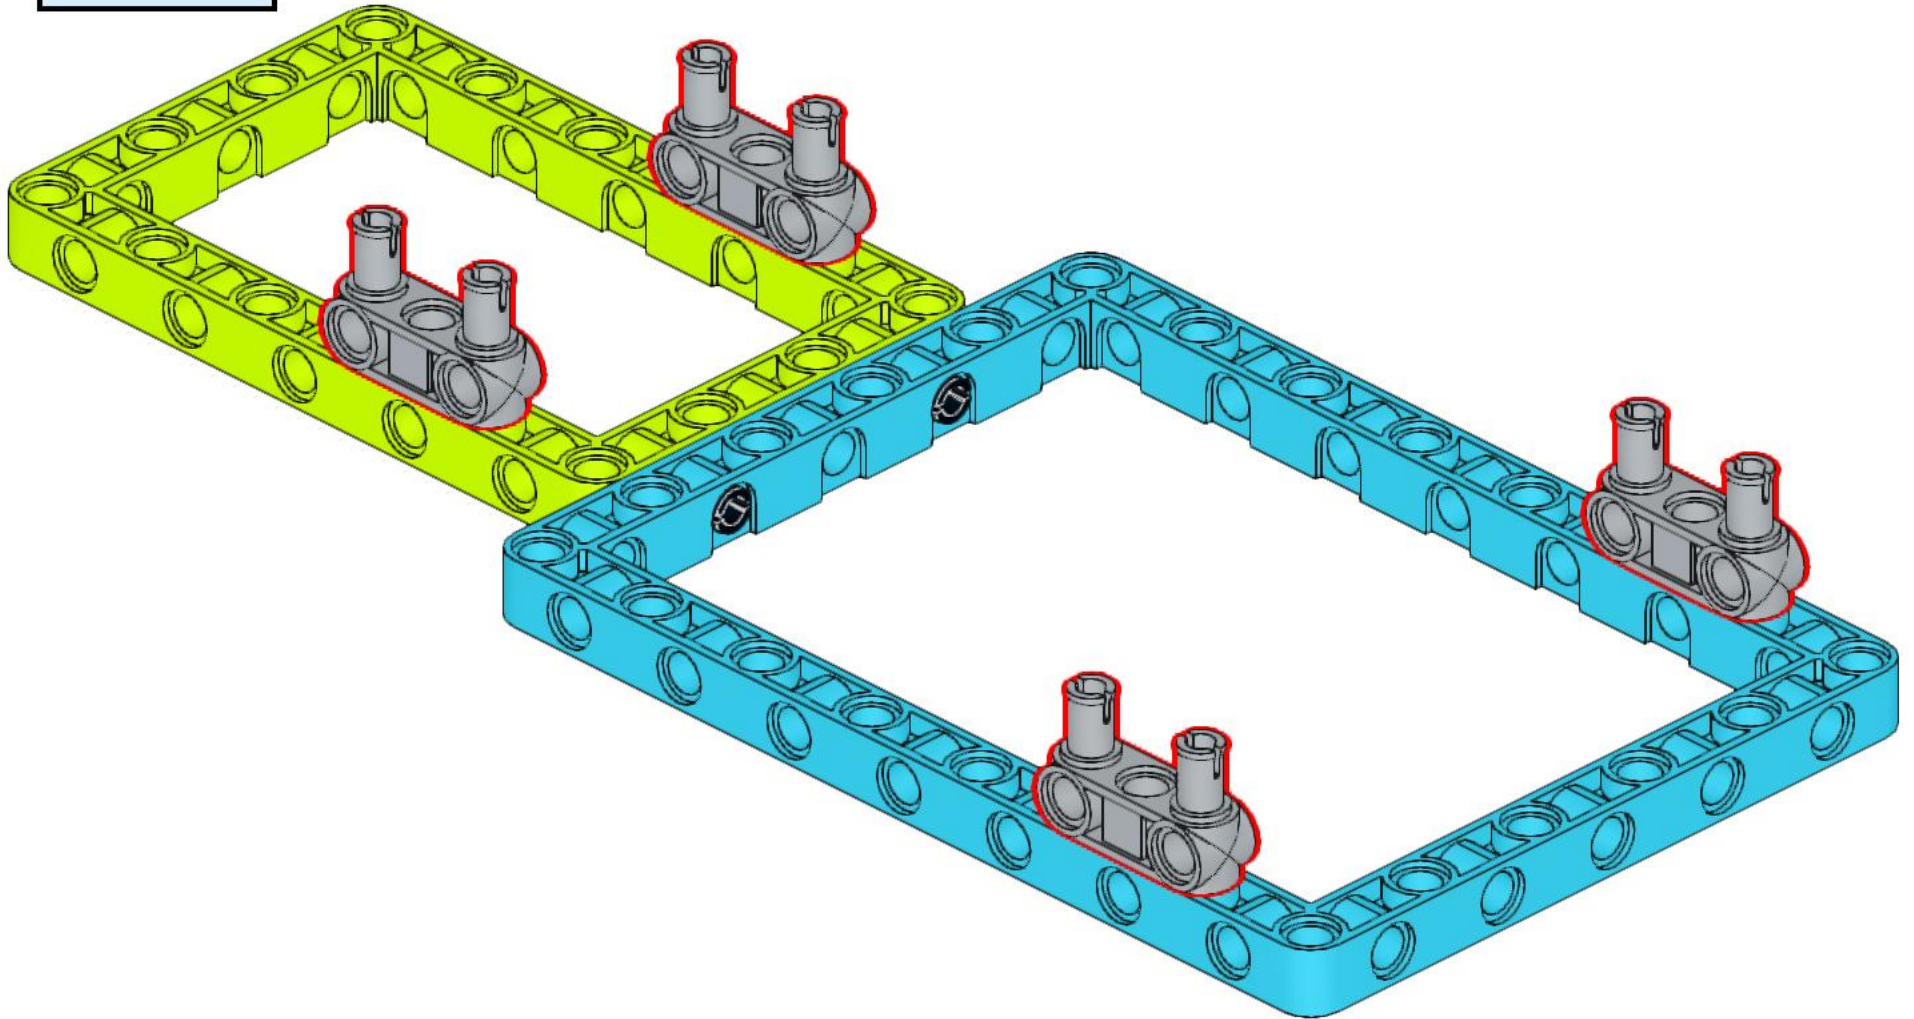

CHICKEN RUN

2000470

1

2

3

4

5

6

7

8

9

10

11

12

13

14

15

16

17

LEGO® BricQ Motion Prime Personal learning kit 2000470
Chicken Run
Design by STEAMlabs.nl